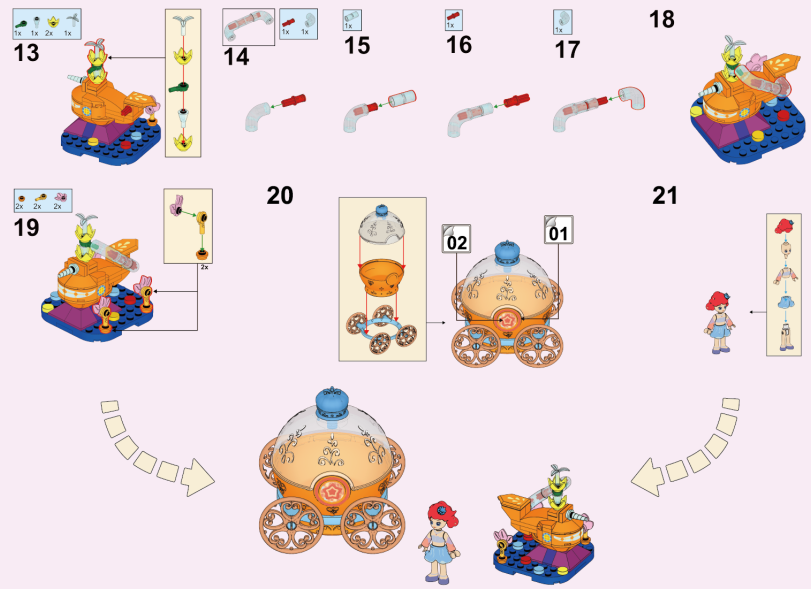

佳乐专 Kalos Blocks | 音乐公主 爱美丽

活力橙色车身动感十足，城堡像一只可爱的喷水鲸鱼，泡泡的城堡充满了童趣。

泡泡的水晶球车与QQ城堡

水晶球车与QQ城堡系列
CRYSTAL BALL CARRIAGE & QQ CASTLE

拼砌说明
BUILDING INSTRUCTIONS

- | | | | | | | |
|--|--|--|--|--|--|--|
| | | | | | | |
| | | | | | | |
| | | | | | | |
| | | | | | | |
| | | | | | | |
| | | | | | | |
| | | | | | | |
| | | | | | | |
| | | | | | | |